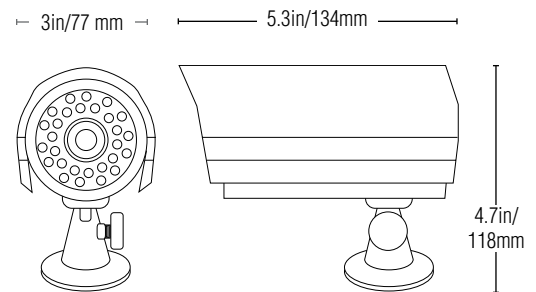

## IR Illumination Range & Day/Night Mode:

- 16 IR LEDs provide IR range up to 50ft. / 15m (under ideal conditions. Objects at or beyond may be partially or completely obscured, depending on the camera application)

## Specifications:

<b>Image Sensor:</b>	1/3" High Resolution Color CCD
<b>Lens:</b>	Varifocal (4 - 9 mm)
<b>Horizontal Res.:</b>	480 TV lines
<b># Effective Pixels:</b>	768 (H) x 494 (V) (380K)
<b>Sync. System:</b>	Internal Sync.
<b>S/N Ratio:</b>	45dB (AGC Off)
<b>Electronic Shutter:</b>	1/60 ~ 1/10,000 Sec.
<b>LED:</b>	16 LEDs
<b>Mln. Illumination:</b>	0 Lux (LED on)
<b>IR Distance:</b>	50 ft. / 15 m.
<b>Video Output:</b>	1.0Vp-p @ 75 ohms
<b>Power Requirement:</b>	12V DC / 24V AC
<b>IP Rating:</b>	IP67
<b>Operating Temp:</b>	-10°~ 50°C (14°F ~ 122°F)
<b>Storage Temp:</b>	-20°~ 60°C (-4°F ~ 140°F)
<b>Dimension:</b>	3"/77mm (w) x 5.3"/134mm(D) X 4.7"/118mm (H)

## Dimension: